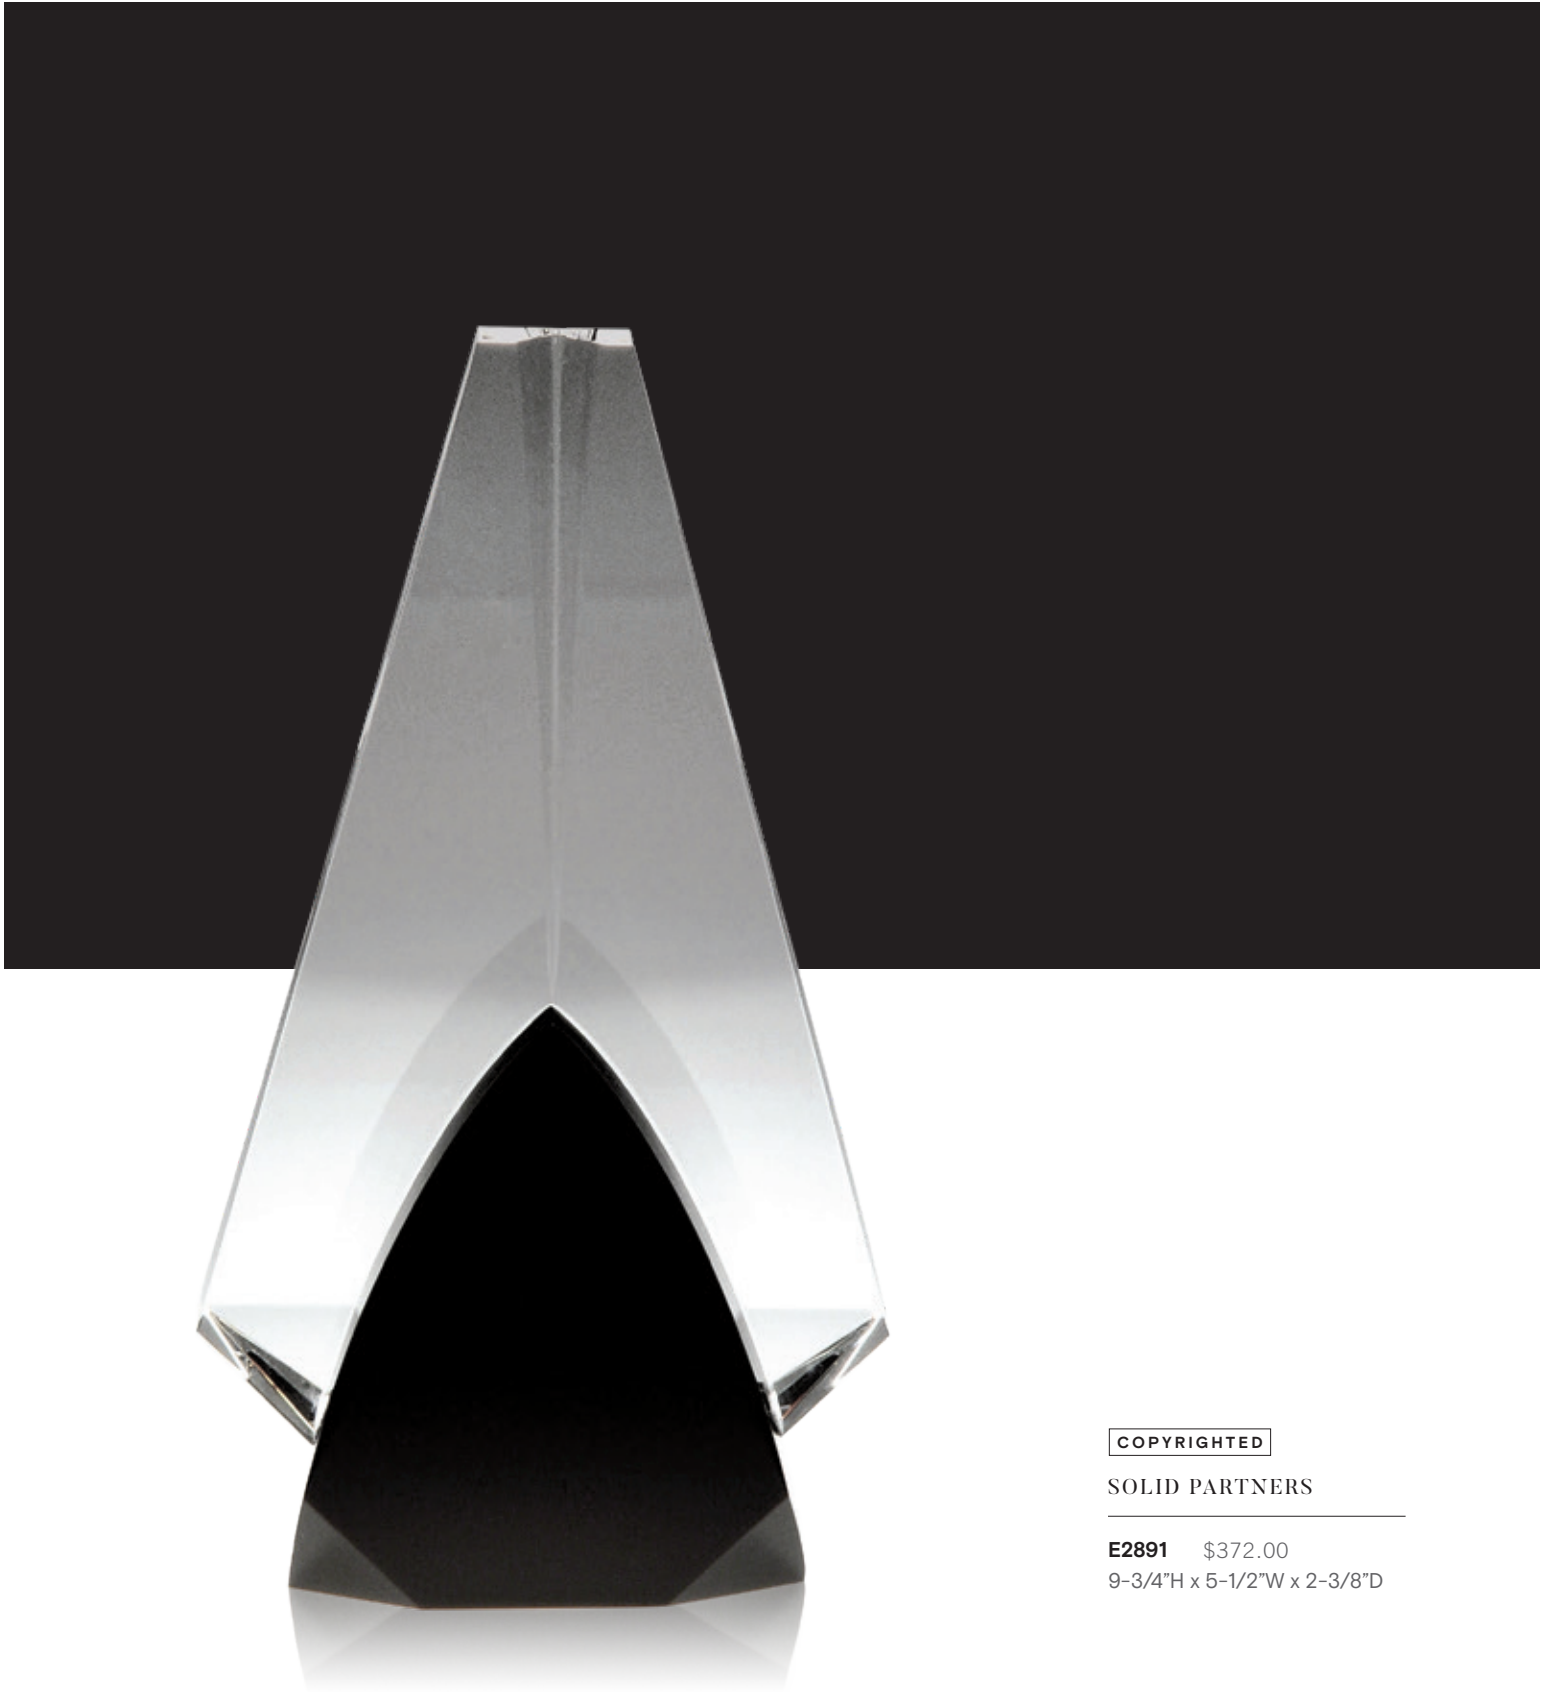

COPYRIGHTED

SOLID PARTNERS

E2891 $372.00
9-3/4"H x 5-1/2"W x 2-3/8"D

Optic Crystal | Gift Box Included