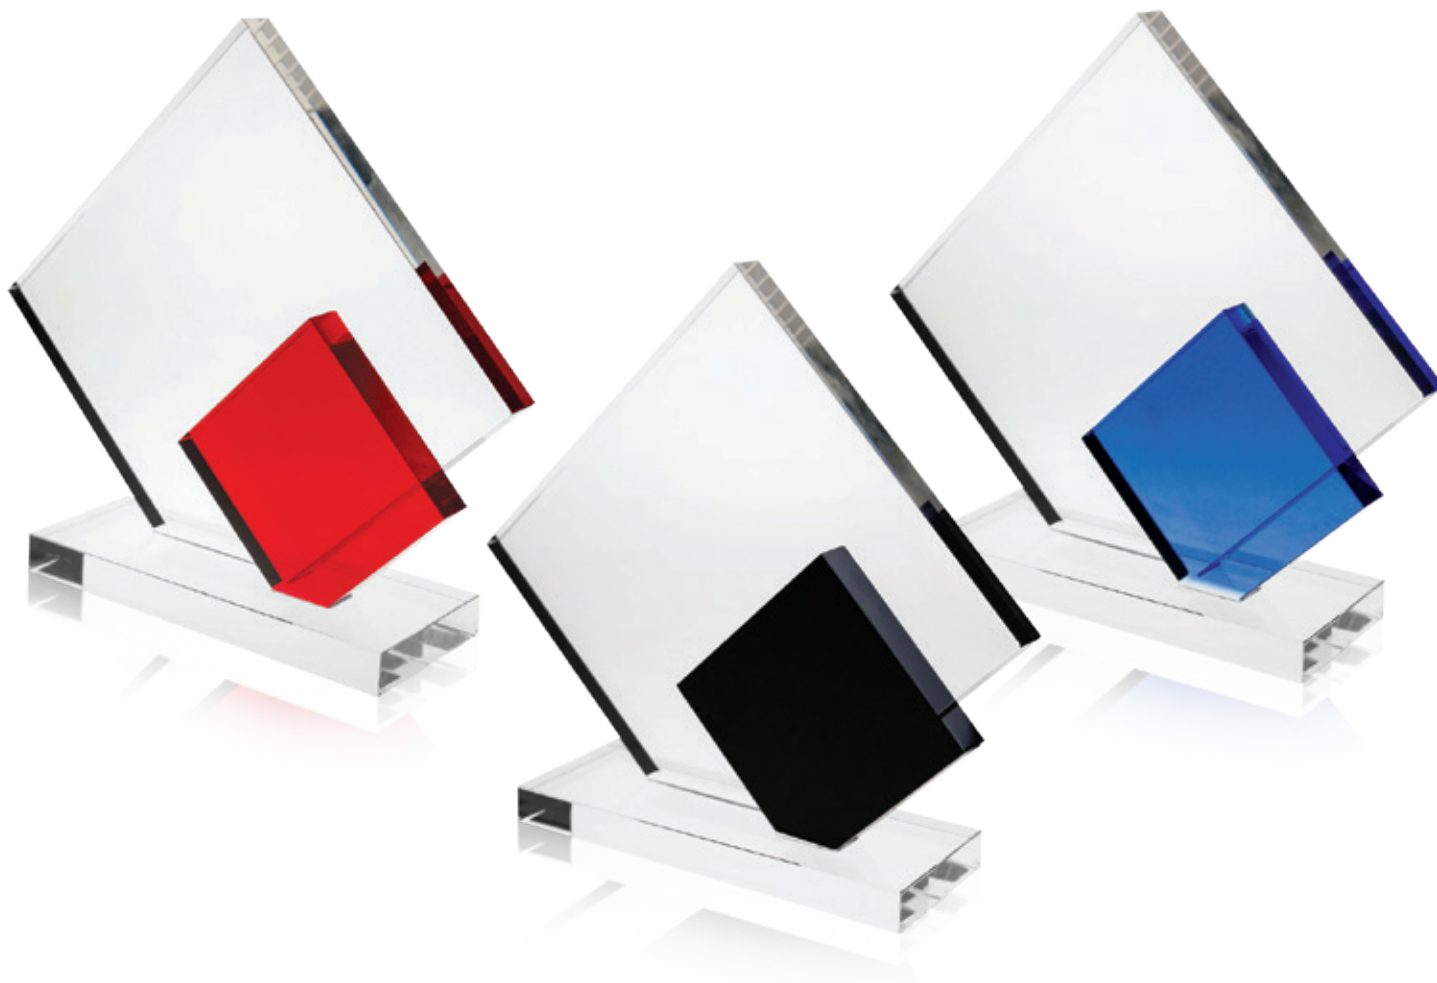

PRISM AWARDS AND RECOGNITION

COLOR

NEW

RED DOUBLE DIAMOND

C1920 $84.00
6-1/2"H x 7"W x 2"D

NEW

BLACK DOUBLE DIAMOND

C1921 $76.80
6-1/2"H x 7"W x 2"D

NEW

BLUE DOUBLE DIAMOND

C1922 $79.20
6-1/2"H x 7"W x 2"D