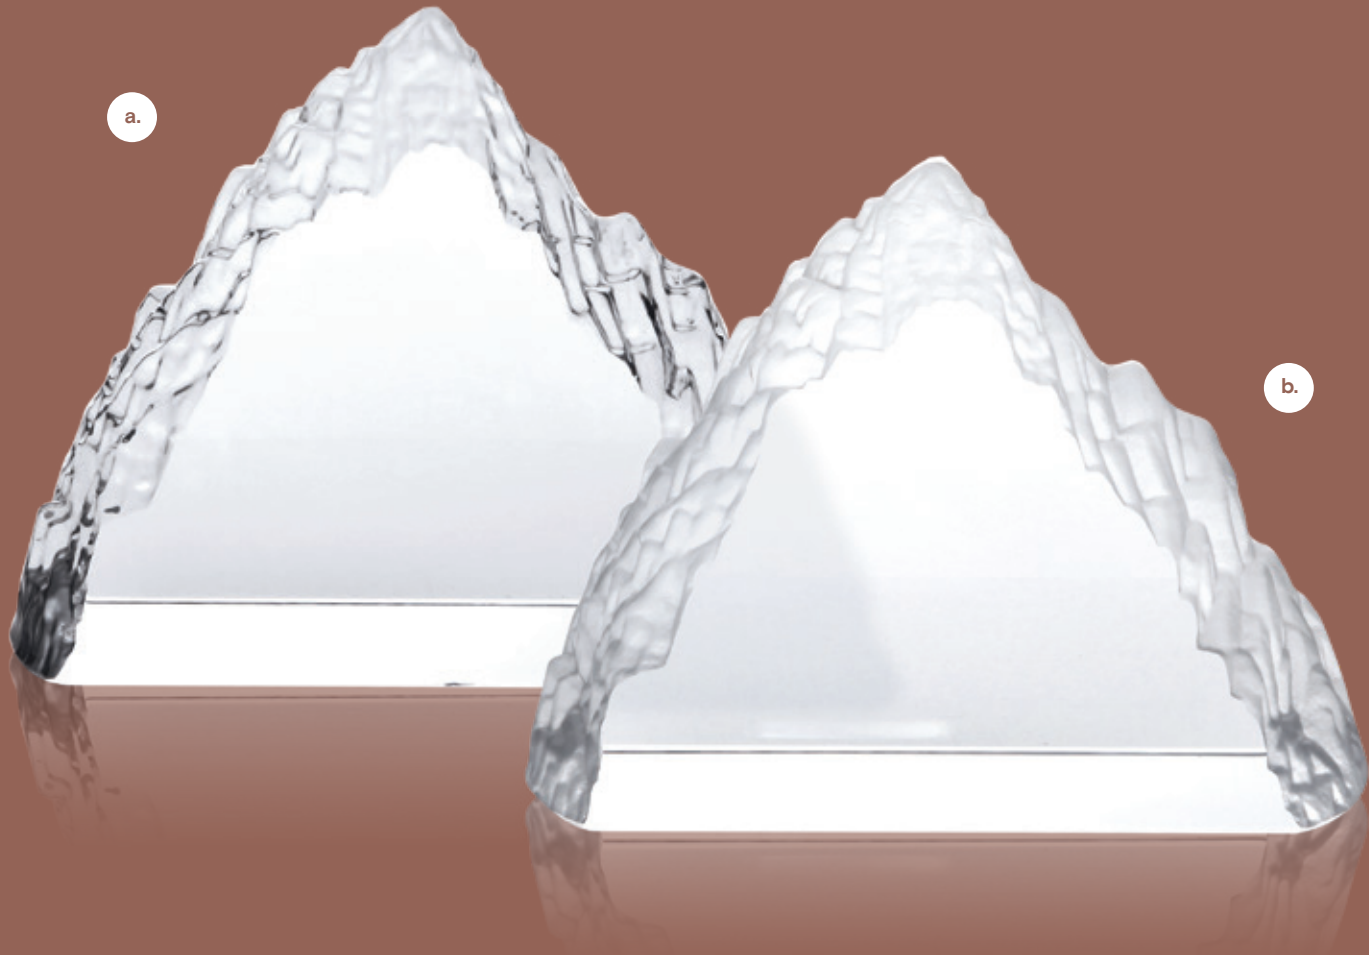

a. PEAK ICEBERG
CLEAR EDGE

C1030 $64.00
3-1/2"H x 4-1/8"W x 1-3/4"D

NEW **C1030M** $116.00
4-1/2"H x 5-1/2"W x 1-3/4"D

NEW **C1030L** $176.00
5-1/2"H x 6-7/8"W x 1-3/4"D

b. PEAK ICEBERG
FROSTED EDGE

C1031 $64.00
3-1/3"H x 4-1/8"W x 1-3/4"D