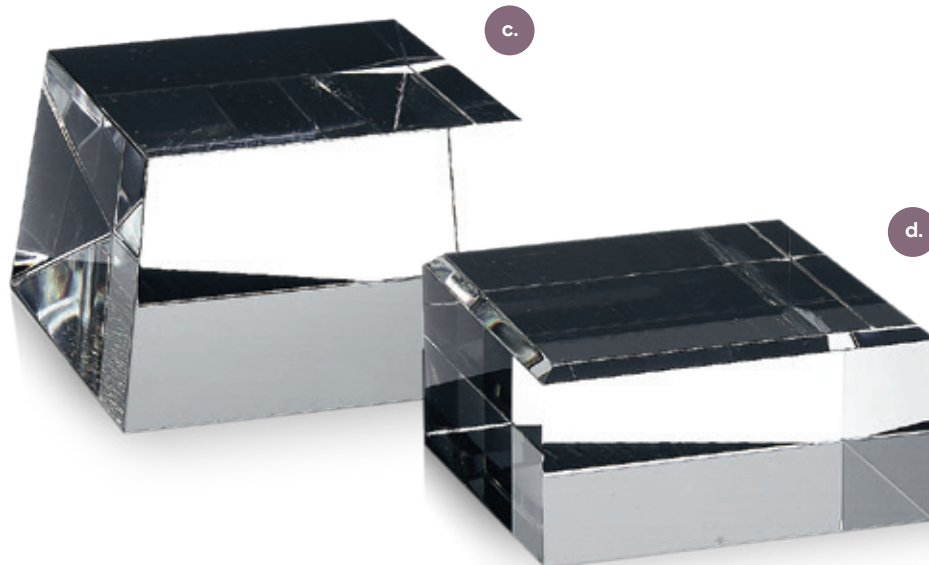

d. BEVELED SQUARE BASE

CB1002 $48.00
1-1/2"H x 3"W x 3"D