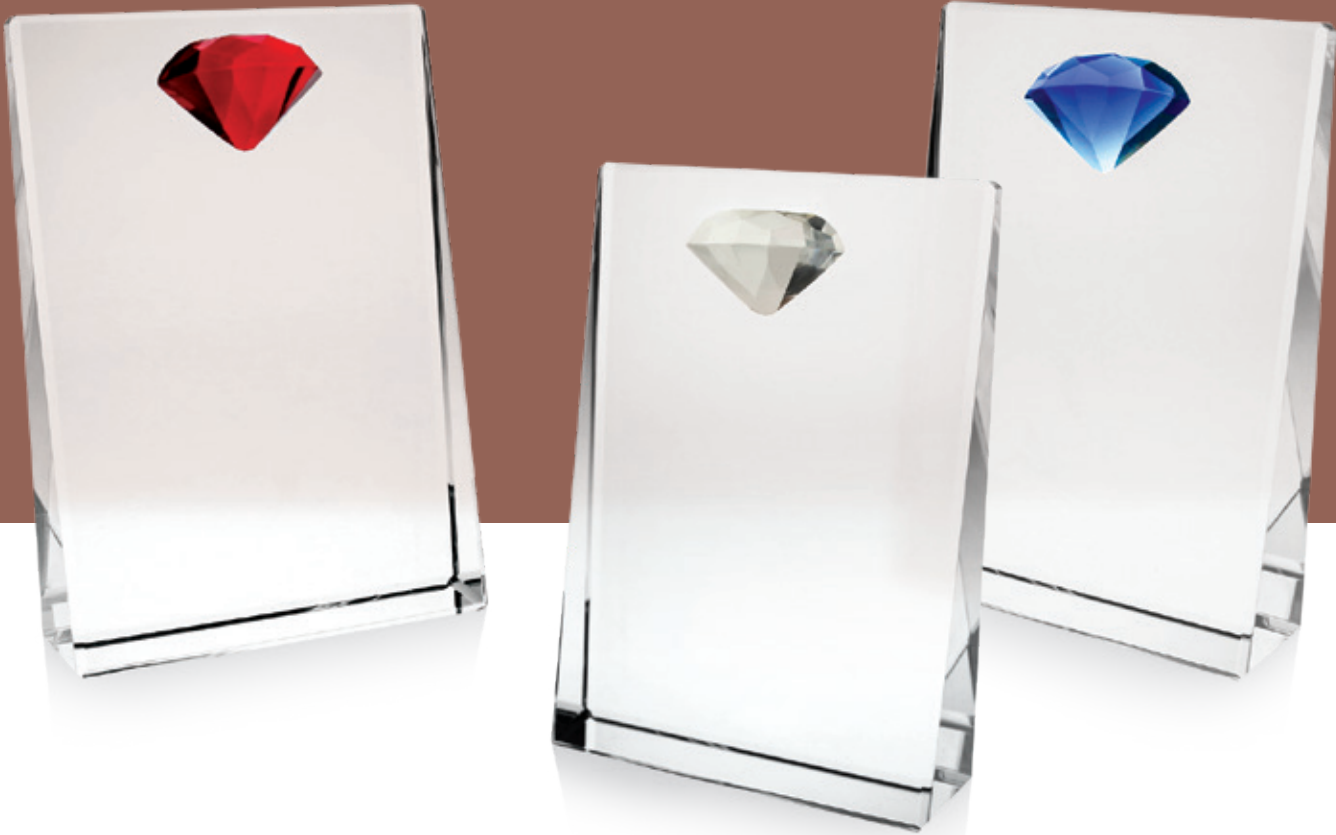

PRISM AWARDS AND RECOGNITION

COLOR

NEW

RED DIAMOND WEDGE

C1913S $76.00
5"H x 3-1/4"W x 1-1/8"D

C1913M $96.00
6"H x 4"W x 1-3/8"D

C1913L $120.00
7"H x 5"W x 1-1/2"D

NEW

CLEAR DIAMOND WEDGE

C1914S $74.00
5"H x 3-1/4"W x 1-1/8"D

C1914M $94.00
6"H x 4"W x 1-3/8"D

C1914L $118.00
7"H x 5"W x 1-1/2"D

NEW

BLUE DIAMOND WEDGE

C1915S $76.00
5"H x 3-1/4"W x 1-1/8"D

C1915M $96.00
6"H x 4"W x 1-3/8"D

C1915L $120.00
7"H x 5"W x 1-1/2"D

Optic Crystal | Gift Box Included