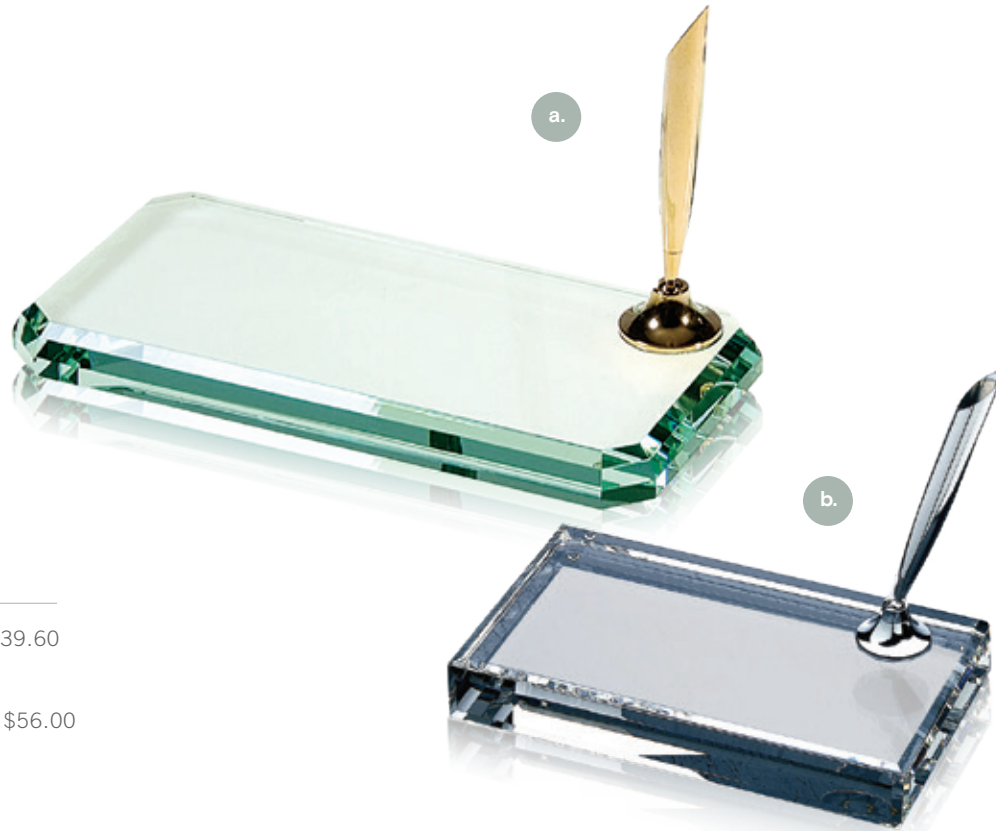

PERSONALIZED GIFTS

SINGLE PEN SET

- a. **GPO01** Jade Glass $39.60
  1/2"H x 6"W x 3"D
- b. **C501** Optical Crystal $56.00
  5"H x 3"W x 3/4"D