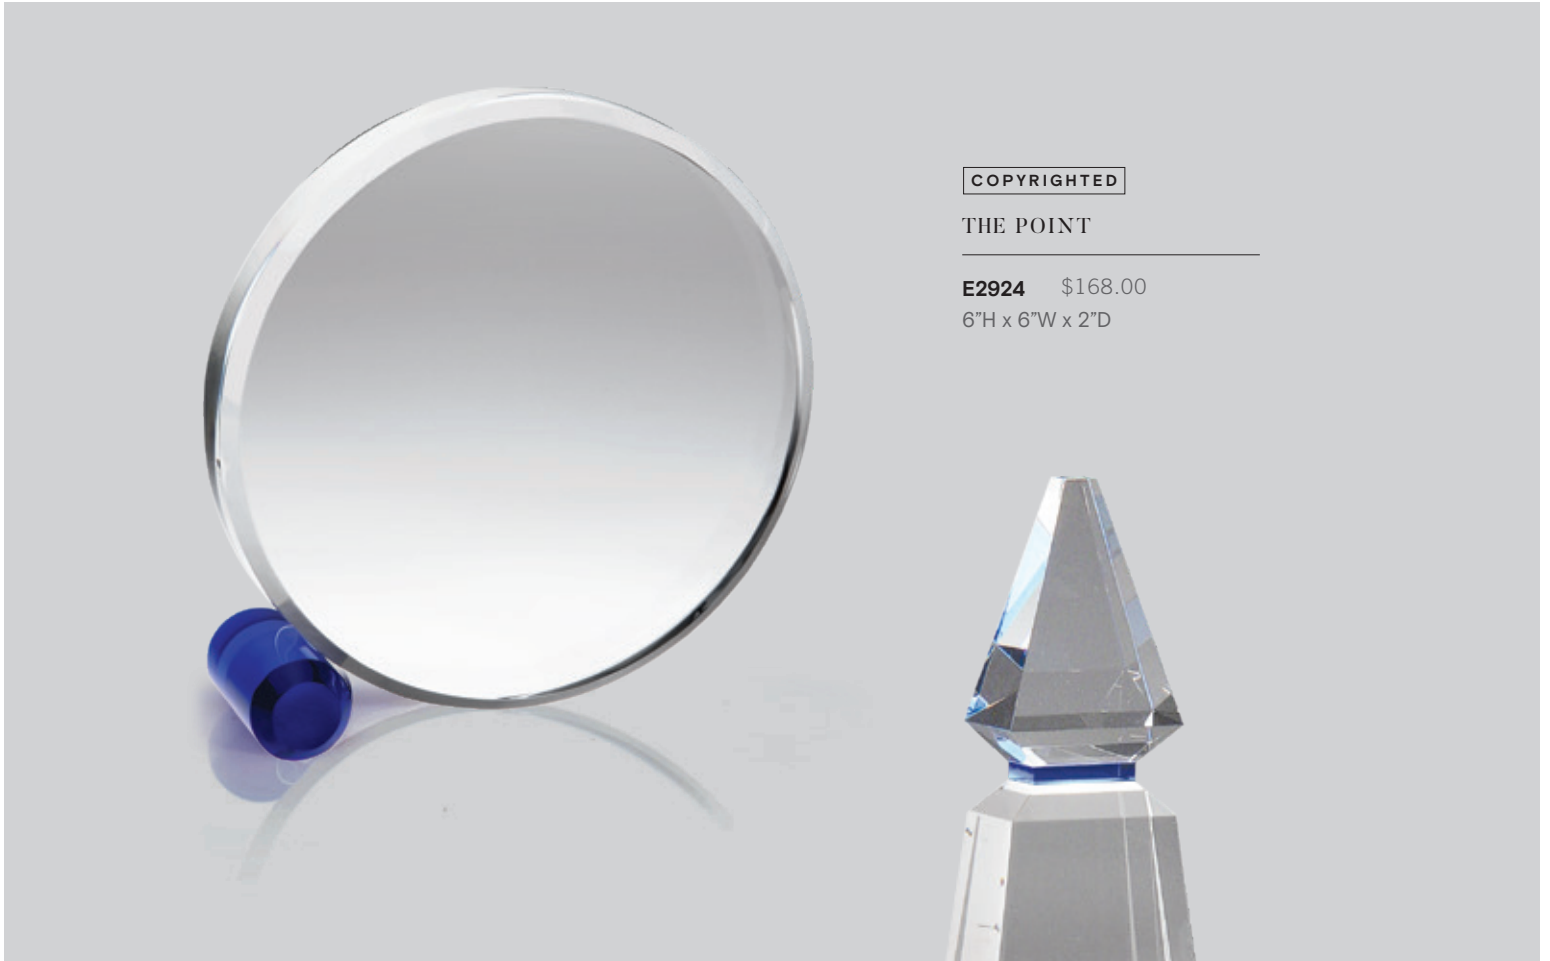

COPYRIGHTED

THE POINT

E2924 $168.00

6"H x 6"W x 2"D

COPYRIGHTED

BLUE PHINEAL

E2899

11-1/2"H x 4"W x 2-3/8"D

Optic Crystal | Gift Box Included