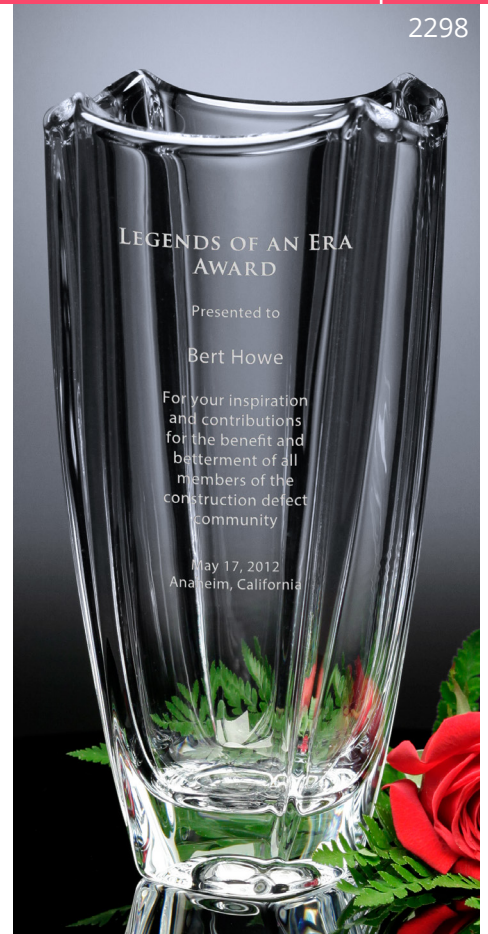

**CAPRI** vase

item # weight dimensions  
 2300 5¼ lbs 5" x 10" x 3"  
 Packaging: MFG Gift Box; Material: Crystal

**FAIRMOUNT** vase

item # weight dimensions  
 2298 4½ lbs 5" x 10" x 5"  
 Packaging: MFG Gift Box; Material: Crystal