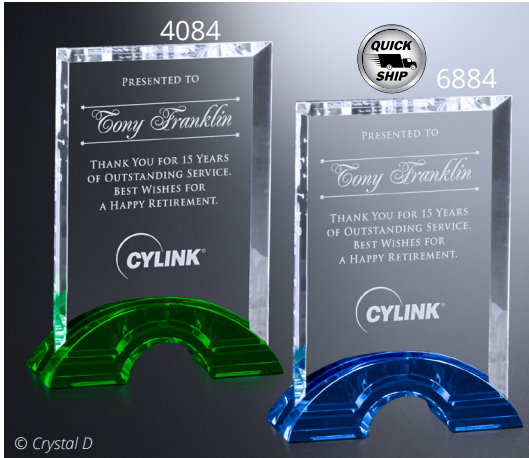

GREENBURY rectangle Exclusively Ours

item #	weight	dimensions
4084, 6884	2½ lbs	4½" x 6½" x 2"
4085, 6885	3¼ lbs	5½" x 7½" x 2"
4086, 6886	4¼ lbs	7" x 8½" x 2"

Packaging: Black Gift
Material: Colored/Optical Crystal

GREENBRIER circle Exclusively Ours

item #	weight	dimensions
4081, 6888	3 lbs	6" x 6½" x 2"
4082, 6889	3½ lbs	7" x 7½" x 2"
4083, 6890	4¾ lbs	8" x 8½" x 2"

Packaging: Black Gift
Material: Colored/Optical Crystal