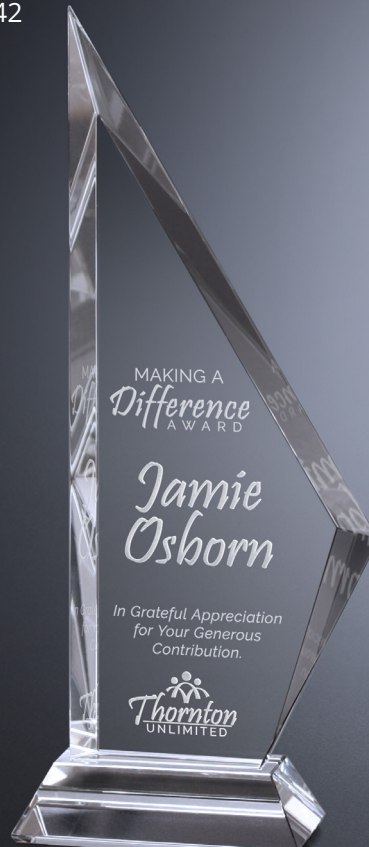

© Crystal D

PRISTINE gallery

See All
Pristine
Gallery

GENESIS award Exclusively Ours

item #	weight	dimensions
5757	5¾ lbs	5" x 9" x 4½"

Packaging: Black Gift; Material: Optical Crystal

5529

© Crystal D

VINCENT award Exclusively Ours

item #	weight	dimensions
5529	5 lbs	4" x 12½" x 3¼"

Packaging: Black Gift; Material: Optical Crystal

5542

STARBOARD award Exclusively Ours

item #	weight	dimensions
5542	4½ lbs	6" x 13" x 2¼"

Packaging: Black Gift; Material: Optical Crystal

5651

PEPIN award

item #	weight	dimensions
5651	4 lbs	2¼" x 10" x 2¼"

Packaging: Black Gift; Material: Optical Crystal

Find pricing, inventory & imprint information at www.crystal-d.com.