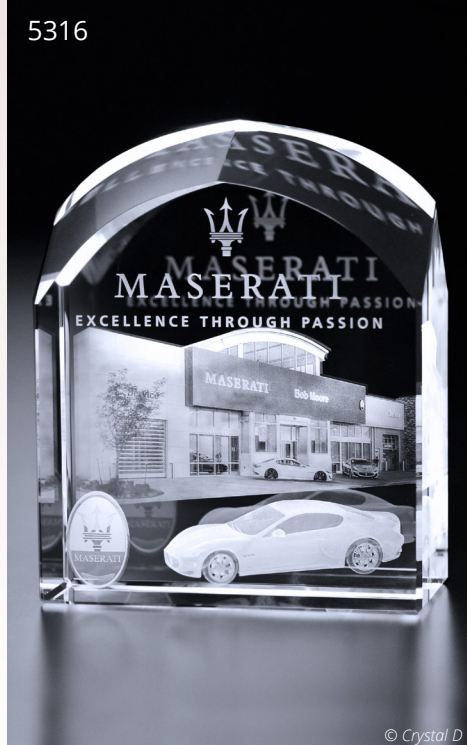

© Crystal D

BARRINGTON award Exclusively Ours

item #	weight	dimensions
5315	9½ lbs	5" x 7" x 3"
5316	21½ lbs	7½" x 9½" x 3½"
5317	39½ lbs	10" x 12" x 4"

Packaging: Black Gift; Material: Optical Crystal

7986