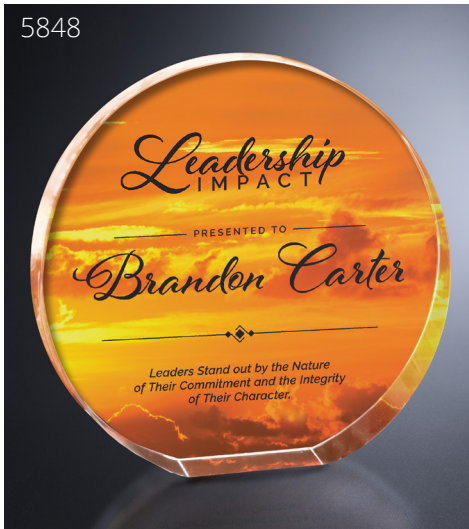

ELITE circle

item #	weight	dimensions
5845	1¼ lbs	3½" x 1"
5846	1¼ lbs	4" x 1"
5847	2¼ lbs	5" x 1¼"
5848	3 lbs	6" x 1¼"

Packaging: Black Gift; Material: Optical Crystal

CARLYLE award

item #	weight	dimensions
5671	1¾ lbs	3¾" x 4" x 1½"
5672	3½ lbs	4¾" x 6" x 1½"
5673	3¾ lbs	4¾" x 7" x 1½"
5674	4¼ lbs	4¾" x 8" x 1½"

Packaging: Black Gift; Material: Optical Crystal

COVENTRY diamond Exclusively Ours

item #	weight	dimensions
6045	3¾ lbs	4¾" x 6" x 2½"
6046	4¾ lbs	5¼" x 7" x 2½"
6047	5¾ lbs	6½" x 8" x 2½"

Packaging: Black Gift; Material: Optical Crystal