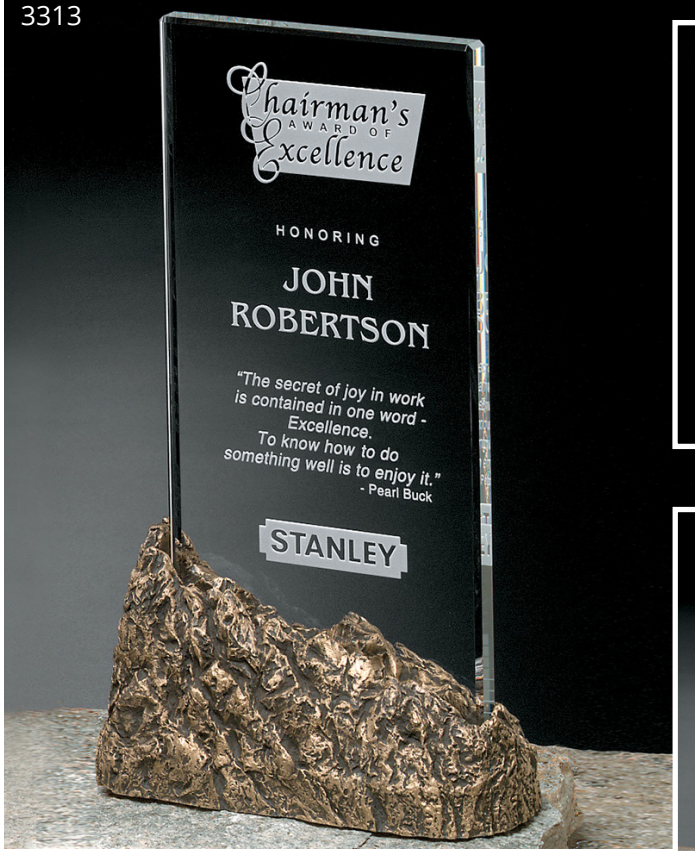

3313

SUMMIT stone Exclusively Ours

item #	weight	dimensions
3311	4¾ lbs	6¼" x 10" x 2¾"
3312	5 lbs	6¼" x 11" x 2¾"
3313	5 lbs	6¼" x 12" x 2¾"

Packaging: Black Gift; Material: Cultured Stone/Optical Crystal

3307

CORINTHIAN column Exclusively Ours

item #	weight	dimensions
3306	4½ lbs	7" x 8½" x 3½"
3307	5 lbs	7" x 9½" x 3½"
3308	5½ lbs	7" x 10½" x 3½"

Packaging: Black Gift; Material: Cultured Stone/Optical Crystal

3361

CORNERSTONE award Exclusively Ours

item #	weight	dimensions
3359	1¼ lbs	6" x 7" x 1½"
3360	2½ lbs	6½" x 8¾" x 1½"
3361	3 lbs	7" x 9¾" x 1½"

Packaging: White Corrugated; Material: Cultured Stone

3348

SHASTA peak Exclusively Ours

item #	weight	dimensions
3346	1 lb	4¾" x 6" x 1½"
3347	2¾ lbs	7" x 8½" x 1½"
3348	4¼ lbs	8" x 9½" x 2"

Packaging: White Corrugated; Material: Cultured Stone