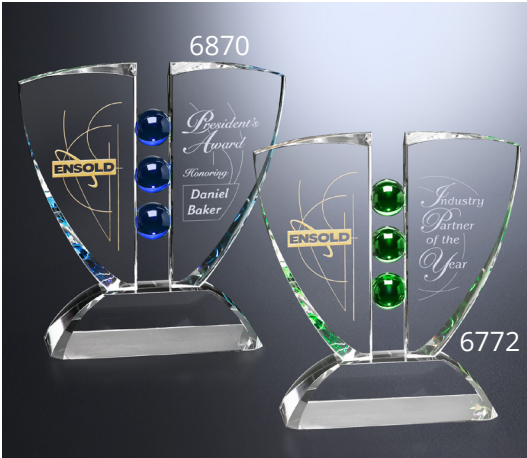

PINION award Exclusively Ours

item #	weight	dimensions
6868	5½ lbs	6" x 8" x 2½"
6869	8¾ lbs	7½" x 10" x 3"
6870, 6772	13 lbs	9" x 12" x 3½"

Packaging: Black Gift
Material: Colored/Optical Crystal

FLIGHT award Exclusively Ours

item #	weight	dimensions
4073, 6842	5¼ lbs	7¼" x 8" x 3¾"
4074, 6843	8 lbs	7½" x 9" x 4½"
4075, 6844	9 lbs	8½" x 10" x 8½"

Packaging: Black Gift
Material: Colored/Optical Crystal