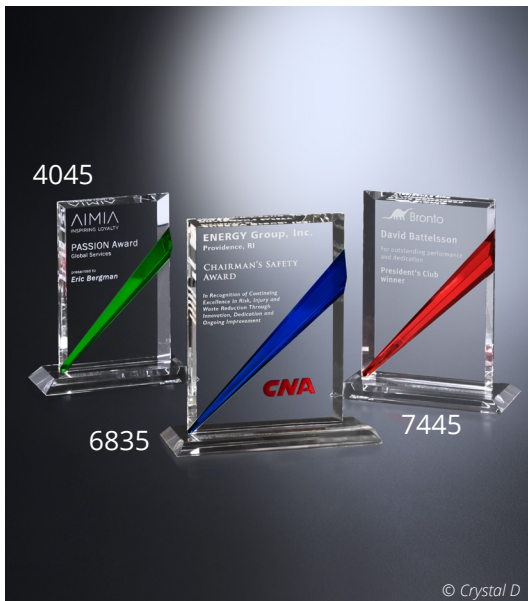

SHADOW award Exclusively Ours

item #	weight	dimensions
6429, 7464	4¾ lbs	5½" x 9" x 2½"
6430, 7465	5½ lbs	6" x 10½" x 2½"
6431, 7466	8¾ lbs	7" x 12" x 3"

Packaging: Black Gift
Material: Colored/Optical Crystal

DANBURY rectangle Exclusively Ours

item #	weight	dimensions
4044, 6834, 7443	2¾ lbs	5½" x 6½" x 2½"
4045, 6835, 7444	4 lbs	6¼" x 7½" x 3"
4046, 6836, 7445	5 lbs	7½" x 8½" x 3"

Packaging: Black Gift
Material: Colored/Optical Crystal

DANBURY circle Exclusively Ours

item #	weight	dimensions
4048, 6838, 7447	2½ lbs	5" x 5¼" x 2½"
4049, 6839, 7448	3 lbs	6" x 6¼" x 3"
4050, 6840, 7449	4 lbs	7" x 7¼" x 3"

Packaging: Black Gift
Material: Colored/Optical Crystal