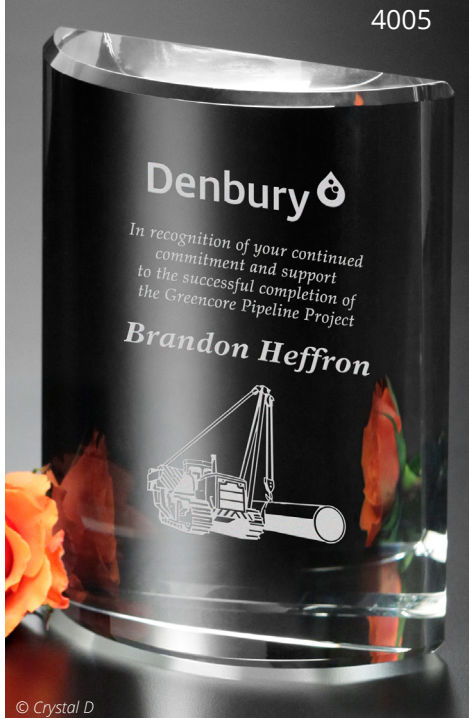

4005

© Crystal D

LONGFORD award Exclusively Ours

item #	weight	dimensions
4004	4½ lbs	4½" x 6" x 2"
4005	7 lbs	5" x 7" x 2"
4006	9 lbs	6½" x 8" x 2¼"

Packaging: Black Gift; Material: Optical Crystal