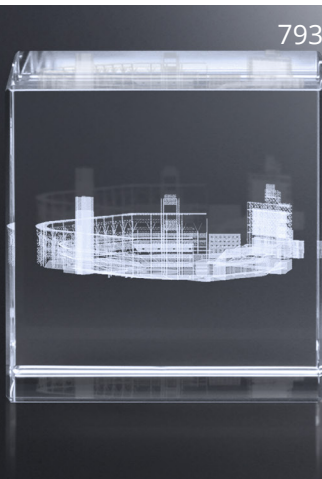

BLAISDALE award Exclusively Ours

item #	weight	dimensions
5538	12¾ lbs	7" x 9¼" x 3"

Packaging: Black Gift; Material: Optical Crystal

ASPEN award

item #	weight	dimensions
4710	1¼ lbs	2½" x 3¾" x 1½"
4711	3 lbs	3¼" x 5¼" x 2"
4712	5 lbs	4¼" x 6½" x 2¼"
4713	9 lbs	5" x 8" x 2¾"

Packaging: Black Gift; Material: Optical Crystal

VICTORIA award

item #	weight	dimensions
7954	2 lbs	3¾" x 2¾" x 2¾"
7955	4 lbs	4½" x 2¾" x 2¾"
7956	8 lbs	5¾" x 3¾" x 3¾"
7957	8¾ lbs	6¼" x 4" x 4"
7958	14 lbs	7¾" x 4¾" x 4¾"

Packaging: Black Gift; Material: Optical Crystal

7932

COLIN cube

item #	weight	dimensions
7930	1 lb	2" x 2" x 2"
7931	1½ lbs	2¾" x 2¾" x 2¾"
7932	3½ lbs	3¾" x 3¾" x 3¾"
7933	6 lbs	4" x 4" x 4"

Packaging: Black Gift; Material: Optical Crystal

The Colin Cube is a popular choice for corporate messaging. Display a logo or personalized message in an optical crystal cube using a 3D imprint. Images are suspended inside the crystal and appear as if they are floating. The Colin Cube is the perfect solution for appreciation gifts, desk displays, and more!