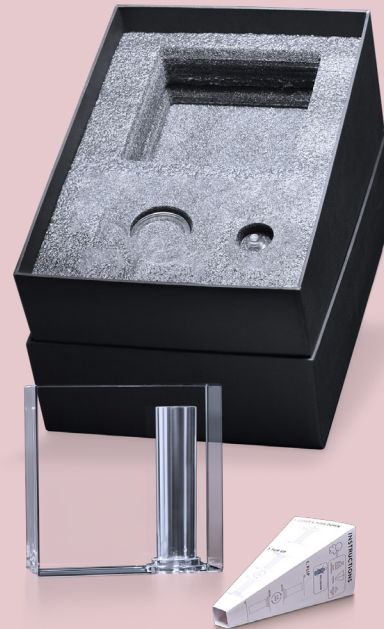

COURTNEY rectangle
CURRY square
CONDOR rectangle