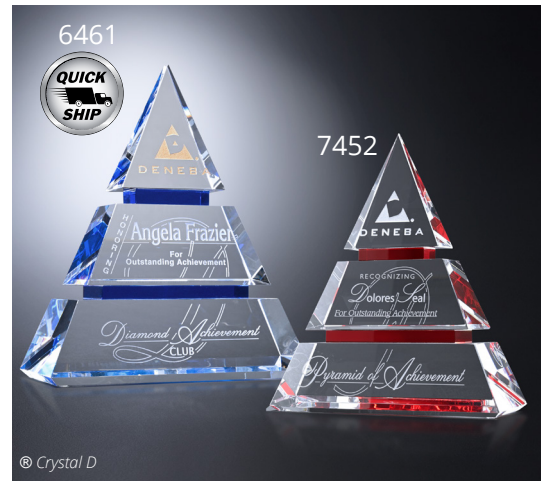

GREENBURY rectangle Exclusively Ours

item #	weight	dimensions
4084, 6884	2½ lbs	4½" x 6½" x 2"
4085, 6885	3¼ lbs	5½" x 7½" x 2"
4086, 6886	4¼ lbs	7" x 8½" x 2"

Packaging: Black Gift
Material: Colored/Optical Crystal

GREENBRIER circle Exclusively Ours

item #	weight	dimensions
4081, 6888	3 lbs	6" x 6½" x 2"
4082, 6889	3½ lbs	7" x 7½" x 2"
4083, 6890	4¾ lbs	8" x 8½" x 2"

Packaging: Black Gift
Material: Colored/Optical Crystal

POTOMAC award Exclusively Ours

item #	weight	dimensions
6543, 7455	3½ lbs	5¼" x 8" x 3"
6544, 7456	4½ lbs	5½" x 9" x 3"
6545, 7457	5½ lbs	6½" x 10" x 3½"

Packaging: Black Gift
Material: Colored/Optical Crystal

SATURN award

item #	weight	dimensions
6893, 7472	4 lbs	5¾" x 8" x 2"

Packaging: Black Gift
Material: Colored/Optical Crystal

VICKSBURG award Exclusively Ours

item #	weight	dimensions
6822, 7467	2¾ lbs	2¾" x 5" x 2¾"
6823, 7468	3¼ lbs	2¾" x 6" x 2¾"
6824, 7469	3¾ lbs	2¾" x 7" x 2¾"

Packaging: Black Gift
Material: Colored/Optical Crystal

ACCOLADE pyramid Exclusively Ours

item #	weight	dimensions
6460	3¼ lbs	5" x 6" x 2"
6461, 7452	4¾ lbs	6" x 7" x 2½"
6462	7 lbs	7" x 8" x 3"

Packaging: Black Gift
Material: Colored/Optical Crystal