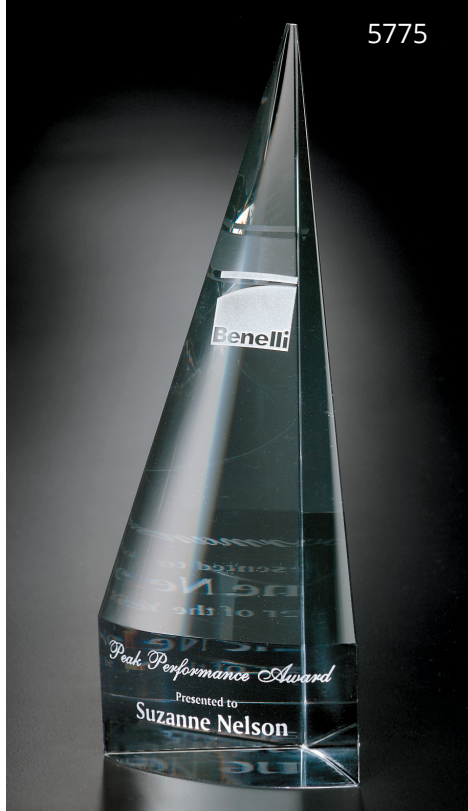

5775

KINCAID peak Exclusively Ours

item # weight dimensions
5775 3½ lbs 3½" x 9½" x 3"

Packaging: Black Gift; Material: Optical Crystal