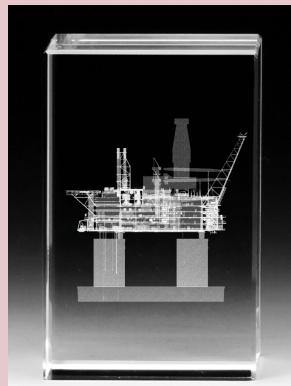

COMBINE the imprints!

Add a second, third, or fourth imprint!

Creating an award with a custom imprint is simple, easy, and fast! You can enhance your awards and gifts by combining 3D Subsurface Laser Engraving with our Deep Etch, Colorfill, and Illumachrome™ imprint processes.

3D Subsurface