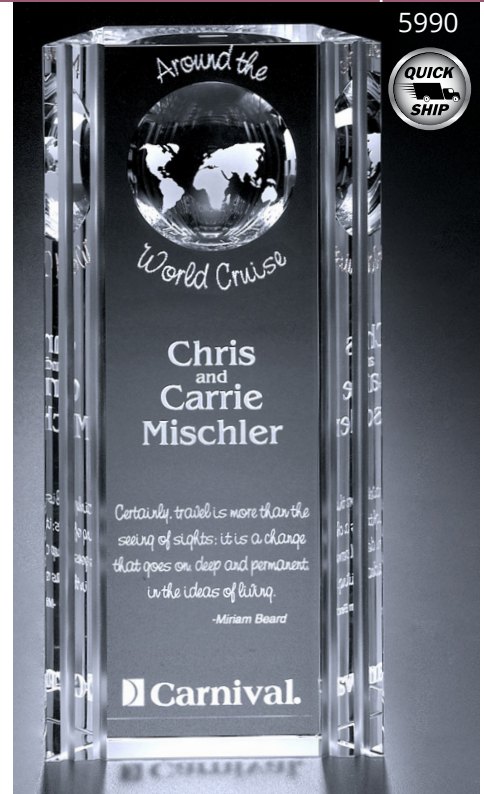

Packaging: Black Gift; Material: Black/Optical Crystal

5039G

**GALAXY GLOBE** on black base

item #	weight	dimensions
5039G	3¼ lbs	Globe: 3¼" Base: 6" x ¾" x 4"

Packaging: Black Gift; Material: Black/Optical Crystal