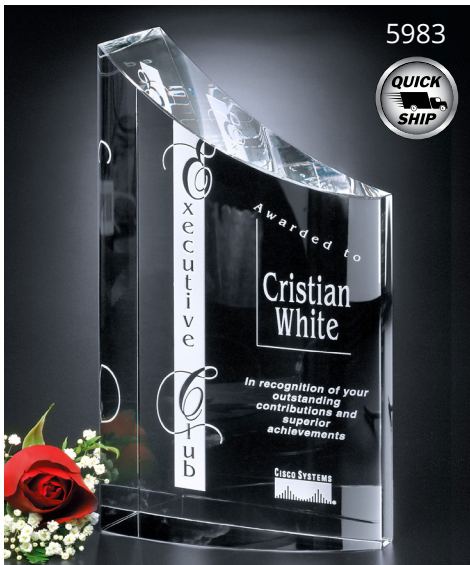

5983

PACIFICO award Exclusively Ours

item #	weight	dimensions
5981	3 lbs	4" x 6" x 1¾"
5982	4½ lbs	4" x 8" x 1¾"
5983	7¾ lbs	5" x 10" x 2"
5984	10 lbs	6" x 12" x 2½"

Packaging: Black Gift; Material: Optical Crystal