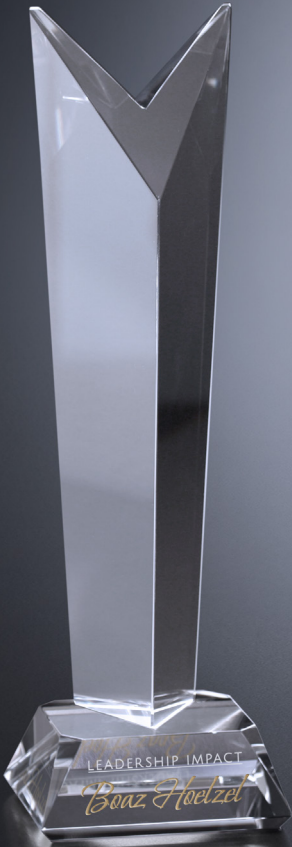

# PRISTINE gallery

See All  
Pristine  
Gallery

**GENESIS** award Exclusively Ours

item #	weight	dimensions
5757	5¾ lbs	5" x 9" x 4½"

Packaging: Black Gift; Material: Optical Crystal

5529

© Crystal D

**VINCENT** award Exclusively Ours