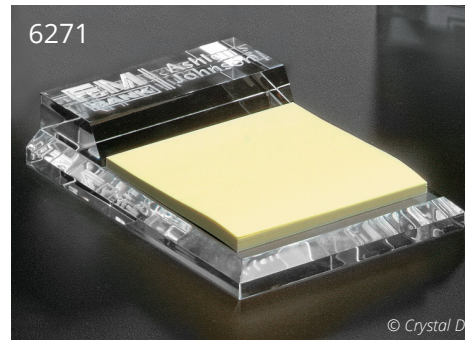

KELSEY NOTEPAD holder Exclusively Ours

item #	weight	dimensions
6271	1 lb	3½" x 1" x 5"

6271	1 lb	3½" x 1" x 5"

Packaging: Black Gift; Material: Optical Crystal

6274