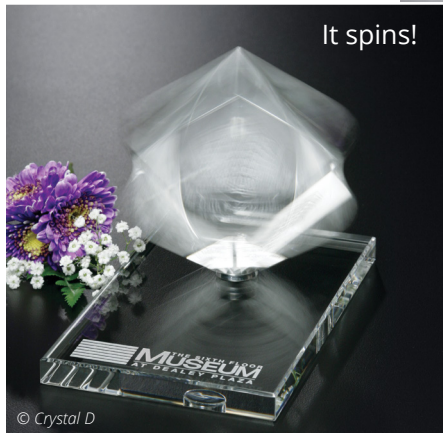

7127
It spins!

It spins!

© Crystal D