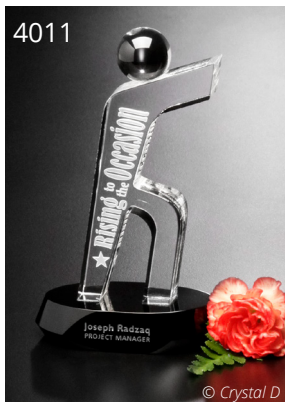

COALITION figure Exclusively Ours

item #	weight	dimensions
4011	1½ lbs	3½" x 6" x 2"

Packaging: Black Gift
Material: Black/Optical Crystal