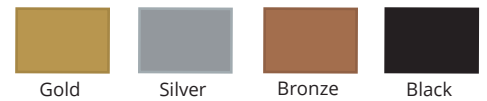

OPAQUE

To learn more, visit www.crystal-d.com.