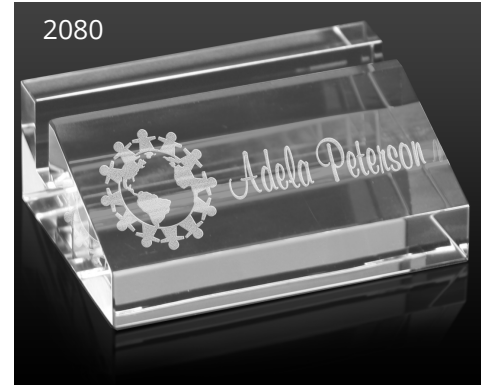

OPTICAL CARD holder

item #	weight	dimensions
2080	1½ lbs	3¾" x 1¼" x 2¾"

2080	1½ lbs	3¾" x 1¼" x 2¾"

Packaging: Black Gift; Material: Optical Crystal

6275