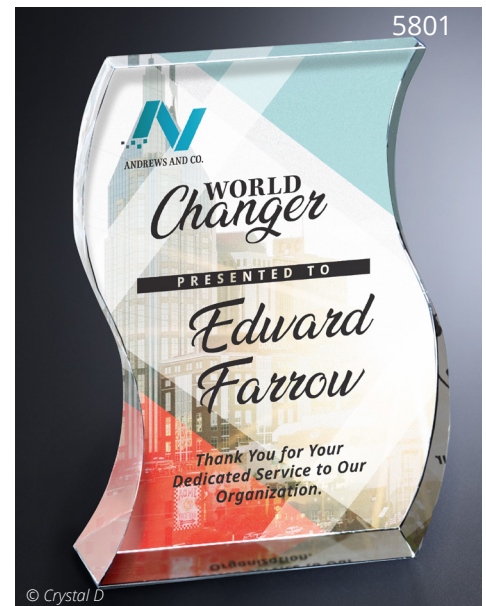

5801

© Crystal D

MALIBU award Exclusively Ours

item #	weight	dimensions
5801	3 lbs	4¼" x 6" x 1½"
5802	3¾ lbs	5" x 7½" x 1½"
5803	5½ lbs	6" x 8" x 1¾"

Packaging: Black Gift; Material: Optical Crystal