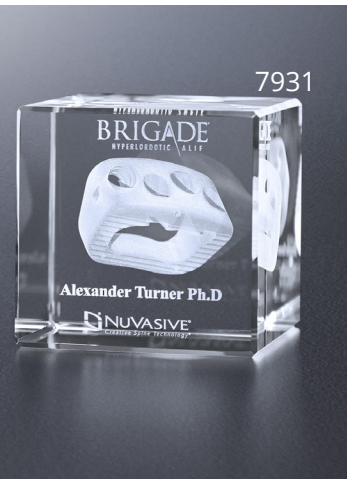

7930

7931

COLIN cube

item #	weight	dimensions
7930	1 lb	2" x 2" x 2"
7931	1½ lbs	2¾" x 2¾" x 2¾"
7932	3½ lbs	3¾" x 3¾" x 3¾"
7933	6 lbs	4" x 4" x 4"

Packaging: Black Gift; Material: Optical Crystal

The Colin Cube is a popular choice for corporate messaging. Display a logo or personalized message in an optical crystal cube using a 3D imprint. Images are suspended inside the crystal and appear as if they are floating. The Colin Cube is the perfect solution for appreciation gifts, desk displays, and more!