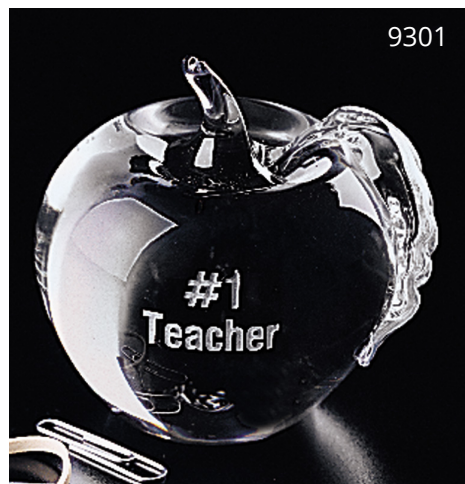

9301

APPLE paperweight

item #	weight	dimensions
9301	1 1/2 lbs	3" x 3 1/4"

Packaging: Black Gift; Material: Optical Crystal