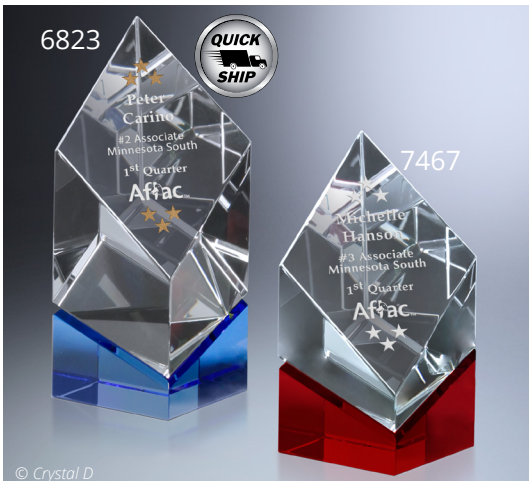

VICKSBURG award Exclusively Ours

item #	weight	dimensions
6822, 7467	2¾ lbs	2¾" x 5" x 2¾"
6823, 7468	3¼ lbs	2¾" x 6" x 2¾"
6824, 7469	3¾ lbs	2¾" x 7" x 2¾"

Packaging: Black Gift
Material: Colored/Optical Crystal

ACCOLADE pyramid Exclusively Ours

item #	weight	dimensions
6460	3¼ lbs	5" x 6" x 2"
6461, 7452	4¾ lbs	6" x 7" x 2½"
6462	7 lbs	7" x 8" x 3"

Packaging: Black Gift
Material: Colored/Optical Crystal