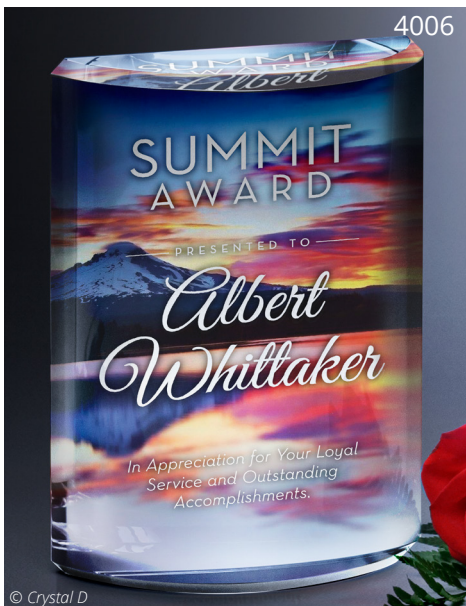

4006

© Crystal D

LONGFORD award Exclusively Ours

item #	weight	dimensions
4004	4½ lbs	4½" x 6" x 2"
4005	7 lbs	5" x 7" x 2"
4006	9 lbs	6½" x 8" x 2¼"

Packaging: Black Gift; Material: Optical Crystal