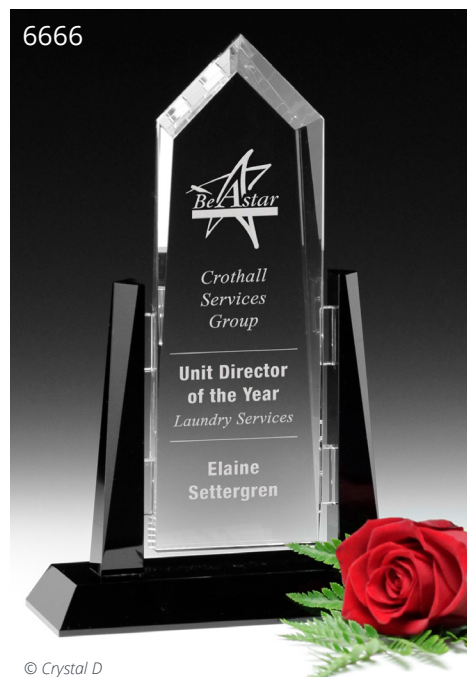

6666

© Crystal D

SUNRIDGE peak Exclusively Ours

item #	weight	dimensions
6665	4 lbs	7" x 10" x 2¾"
6666	4½ lbs	7" x 11" x 2¾"
6667	5 lbs	7" x 12" x 2¾"

Packaging: Black Gift; Material: Black/Optical Crystal

FREE Set-Ups ♦ FREE Personalizations* ♦ FREE Art Services* ♦ FREE Virtuals ♦ FREE Copy Changes

*Exceptions apply