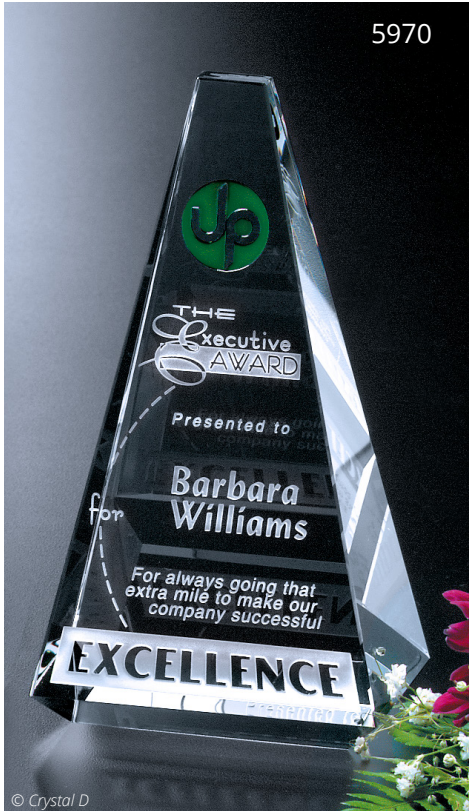

5828

**EVEREST** obelisk

item # weight dimensions  
5828 4½ lbs 4" x 16" x 3¼"

Packaging: Black Gift; Material: Optical Crystal

5970

**VANTAGE** peak Exclusively Ours

item # weight dimensions  
5969 3½ lbs 4" x 6" x 2¾"  
5970 4 lbs 4" x 7" x 2¾"  
5971 4 lbs 4" x 8" x 2¾"