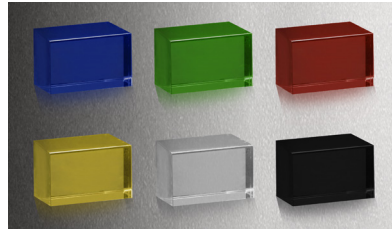

COLORED BLOCK OPTIONS

6369