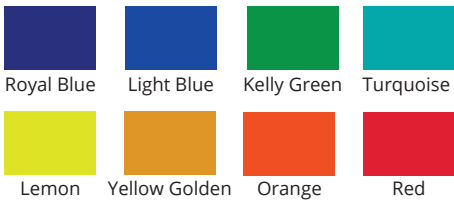

COLORFILL

TRANSLUCENT VS. OPAQUE

One way to make an award unique is by adding a POP of color. For an additional charge, you can add colorfill to logos, messaging, names, and titles on any award or gift.

TRANSLUCENT

Translucent colorfill lets light shine through.

TRANSLUCENT

OPAQUE

Opaque colorfill stands strong and vibrant, letting no light shine through.