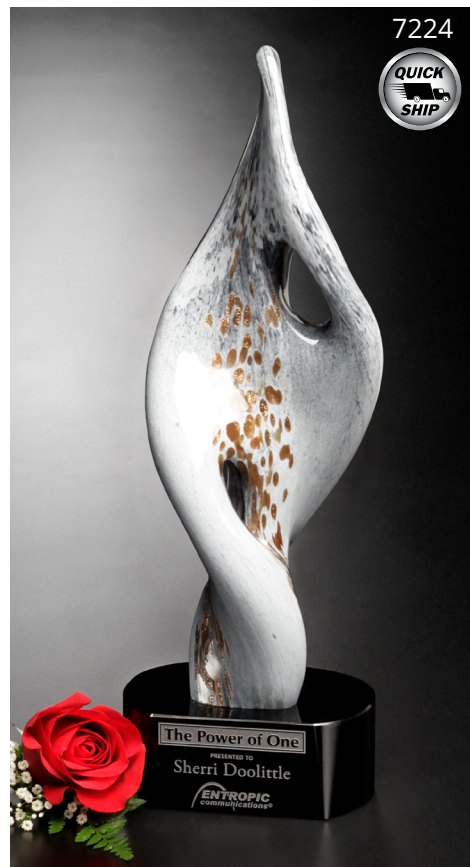

WHITE swirl

item #	weight	dimensions
7224	7½ lbs	4¾" x 15" x 3"

Packaging: Black Gift; Material: Art Glass/Black Crystal