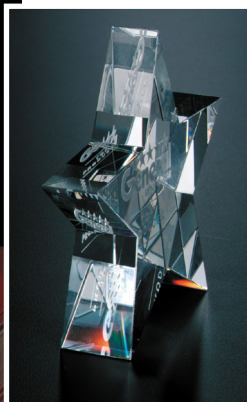

TAPERED star

item #	weight	dimensions
5850	1 lb	4" x 4" x 1"
5851	1½ lbs	5" x 5" x 1"
5852	2 lbs	6" x 6" x 1"

Packaging: Black Gift; Material: Optical Crystal

TAPERED STAR on black base

item #	weight	dimensions
5850G1	1¾ lbs	Star: 4" x 4" x 1" Base: 4" x ¾" x 4"
5851G1	2½ lbs	Star: 5" x 5" x 1" Base: 4" x ¾" x 4"

Packaging: Black Gift; Material: Black/Optical Crystal

Find pricing, inventory & imprint information at www.crystal-d.com.