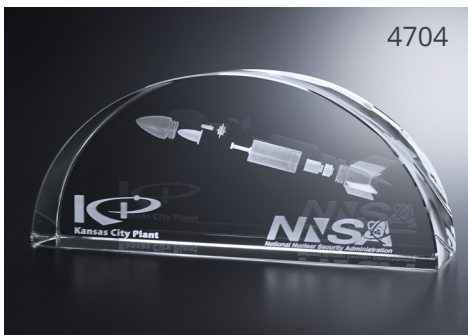

7974

© Crystal D

AVONDALE award Exclusively Ours

item #	weight	dimensions
7972	1¾ lbs	3¼" x 3½" x 2"
7973	1¾ lbs	4" x 4½" x 2½"
7974	5¼ lbs	4¾" x 5½" x 3"

Packaging: Black Gift; Material: Optical Crystal

7895

HAWTHORNE heart Exclusively Ours

item #	weight	dimensions
7893	1½ lbs	3" x 2½" x 1½"
7894	3¼ lbs	4" x 3½" x 2"
7895	6 lbs	5¼" x 4½" x 2¾"

Packaging: Black Gift; Material: Optical Crystal

6052

NOVA clock

item #	weight	dimensions
6052	1 lb	3" x 3" x 1"

Packaging: Black Gift; Material: Optical Crystal

4704

ARCH award

item #	weight	dimensions
4704	¾ lb	3¾" x 2" x 1"
4705	2 lbs	4½" x 2¼" x 1¼"
4706	3 lbs	5½" x 2¾" x 1½"
4707	3¾ lbs	6¾" x 3½" x 1¾"

Packaging: Black Gift; Material: Optical Crystal

7946

© Crystal D

NORFOLK wedge Exclusively Ours

item #	weight	dimensions
7945	1 lb	3½" x 2" x 1¼"
7946	1¾ lbs	4½" x 2½" x 1½"
7947	3 lbs	5½" x 3¼" x 2"

Packaging: Black Gift; Material: Optical Crystal

COMBINE the imprints!

Add a second, third, or fourth imprint!

Creating an award with a custom imprint is simple, easy, and fast! You can enhance your awards and gifts by combining 3D Subsurface Laser Engraving with our Deep Etch, Colorfill, and Illumachrome™ imprint processes.

3D Subsurface

3D Subsurface + Deep Etch with Colorfill

3D Subsurface + Deep Etch with Colorfill + Illumachrome™