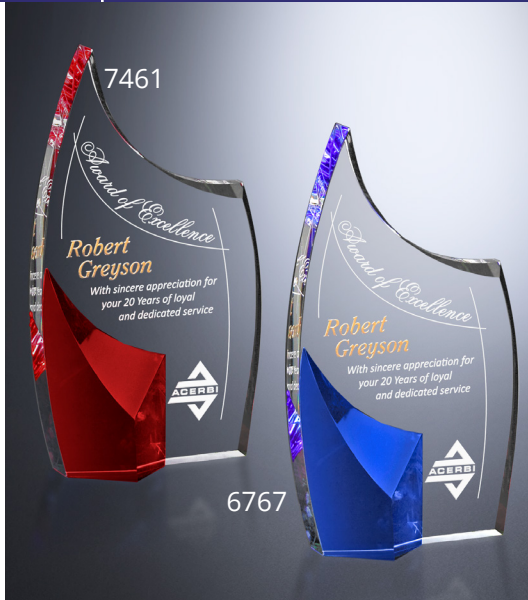

ALLURE award

item #	weight	dimensions
6765, 7459	2½ lbs	4" x 7" x 1¾"
6766, 7460	3½ lbs	4¾" x 8½" x 1¾"
6767, 7461	4¾ lbs	5¾" x 10" x 1¾"

Packaging: Black Gift
Material: Colored/Optical Crystal

SHADOW award Exclusively Ours

item #	weight	dimensions
6429, 7464	4¾ lbs	5½" x 9" x 2½"
6430, 7465	5½ lbs	6" x 10½" x 2½"
6431, 7466	8¾ lbs	7" x 12" x 3"

Packaging: Black Gift
Material: Colored/Optical Crystal

DANBURY rectangle Exclusively Ours

item #	weight	dimensions
4044, 6834, 7443	2¾ lbs	5½" x 6½" x 2½"
4045, 6835, 7444	4 lbs	6¼" x 7½" x 3"
4046, 6836, 7445	5 lbs	7½" x 8½" x 3"

Packaging: Black Gift
Material: Colored/Optical Crystal

DANBURY circle Exclusively Ours

item #	weight	dimensions
4048, 6838, 7447	2½ lbs	5" x 5¼" x 2½"
4049, 6839, 7448	3 lbs	6" x 6¼" x 3"
4050, 6840, 7449	4 lbs	7" x 7¼" x 3"

Packaging: Black Gift
Material: Colored/Optical Crystal

ELLIPTIC award Exclusively Ours

item #	weight	dimensions
6480, 7441	5 lbs	7½" x 8" x 4"

Packaging: Black Gift
Material: Colored/Optical Crystal

HALO award Exclusively Ours

item #	weight	dimensions
6344, 6880	4 lbs	6½" x 5¼" x 3"
6345, 6881	4 lbs	7¼" x 5¾" x 3"
6346, 6882	5 lbs	8" x 6½" x 3"

Packaging: Black Gift
Material: Colored/Optical Crystal