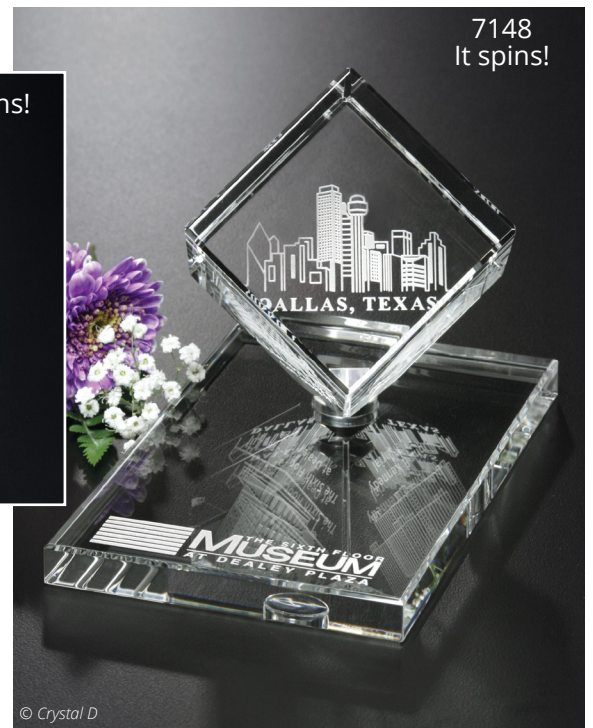

It spins!

7148
It spins!

© Crystal D

AWARDS IN MOTION® globe Exclusively Ours

item #	weight	dimensions
7127	4 lbs	3½" x 4¾"

Packaging: Black Gift; Material: Black/Optical Crystal

AWARDS IN MOTION® annandale Exclusively Ours

item #	weight	dimensions
7148	3½ lbs	Cube: 2½" x 2½" x 2½" Base: 5¾" x ½" x 3½"

Packaging: Black Gift; Material: Optical Crystal

FREE Set-Ups ♦ **FREE** Personalizations* ♦ **FREE** Art Services* ♦ **FREE** Virtuals ♦ **FREE** Copy Changes

*Exceptions apply