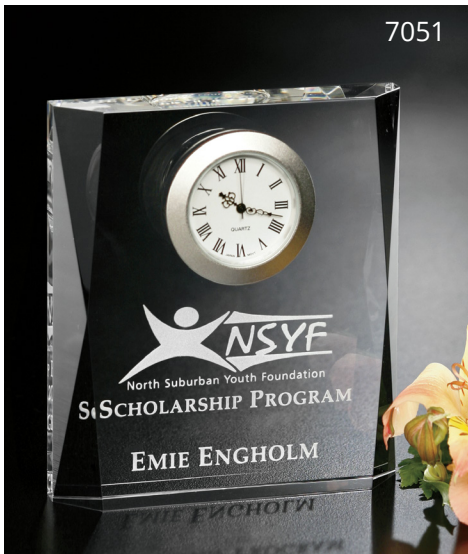

7051

MOMENTS BEVELED clock

item #	weight	dimensions
7051	1½ lbs	4" x 4½" x ¾"

Packaging: Black Gift; Material: Optical Crystal