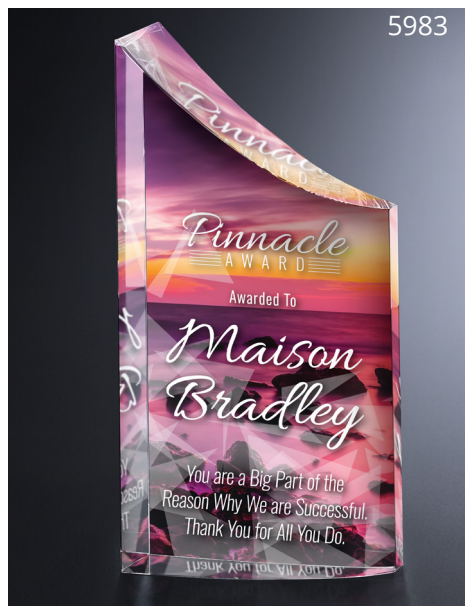

Packaging: Black Gift; Material: Optical Crystal

4006

© Crystal D

**LONGFORD** award Exclusively Ours

item #	weight	dimensions
4004	4½ lbs	4½" x 6" x 2"
4005	7 lbs	5" x 7" x 2"
4006	9 lbs	6½" x 8" x 2¼"

Packaging: Black Gift; Material: Optical Crystal