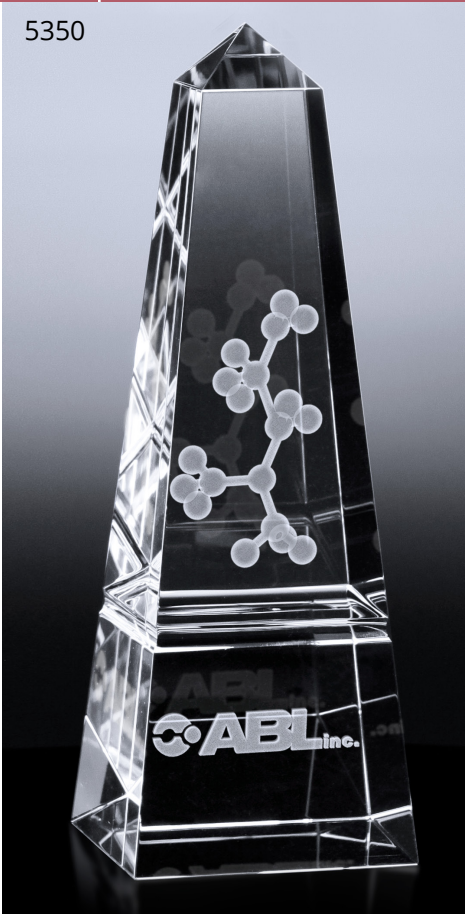

5350

PILLAR obelisk

item #	weight	dimensions
5350	7½ lbs	3½" x 10½" x 3½"

Packaging: Black Gift; Material: Optical Crystal

5346

LARSMONT award

item #	weight	dimensions
5346	3¾ lbs	4" x 5" x 2¼"
5347	6 lbs	5¼" x 6¼" x 2¼"
5348	16 lbs	8" x 9¼" x 3"

Packaging: Black Gift; Material: Optical Crystal

4700

DOME award

item #	weight	dimensions
4700	3 lbs	2" x 4" x 2"
4701	4½ lbs	2¾" x 5" x 2¾"
4702	6½ lbs	3" x 6½" x 3"
4703	12½ lbs	3½" x 10" x 3½"

Packaging: Black Gift; Material: Optical Crystal

CHAPIN rectangle

item #	weight	dimensions	item #	weight	dimensions
7912	¾ lb	2¾" x 1½" x 1½"	7915	4¼ lbs	4¾" x 3" x 3"
7913	1½ lbs	3¾" x 2" x 2"	7916	9½ lbs	6" x 4" x 4"
7914	2 lbs	3¾" x 2¾" x 2¾"	7917	12¼ lbs	8" x 4" x 4"

Packaging: Black Gift; Material: Optical Crystal

Packaging: Black Gift; Material: Optical Crystal