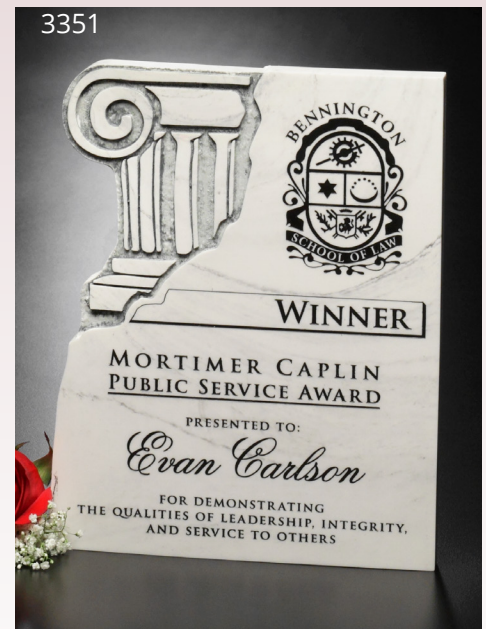

3351

CHISELED column plaque Exclusively Ours

item #	weight	dimensions
3350	2 lbs	6" x 8"
3351	4½ lbs	8" x 10"
3352	4¾ lbs	9" x 12"

Packaging: White Corrugated; Material: Cultured Stone

FREE Set-Ups ♦ **FREE** Personalizations* ♦ **FREE** Art Services* ♦ **FREE** Virtuals ♦ **FREE** Copy Changes

*Exceptions apply