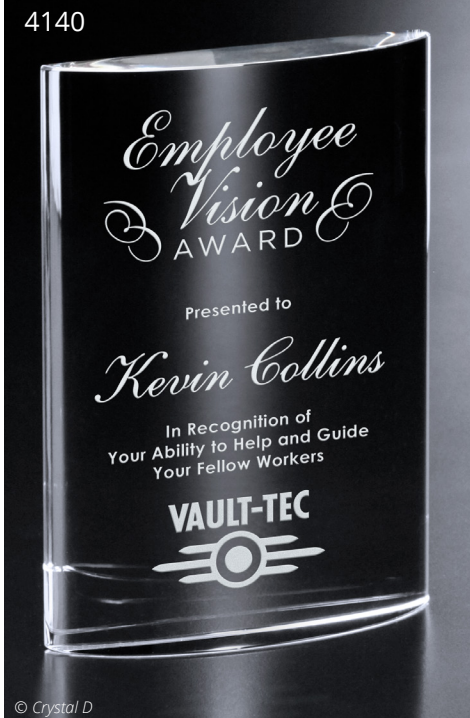

4140

© Crystal D

FRESCO award Exclusively Ours

item #	weight	dimensions
4139	3 lbs	4½" x 6" x 1½"
4140	4½ lbs	5" x 7" x 1¼"
4141	6½ lbs	6" x 8" x 1½"

Packaging: Black Gift; Material: Optical Crystal