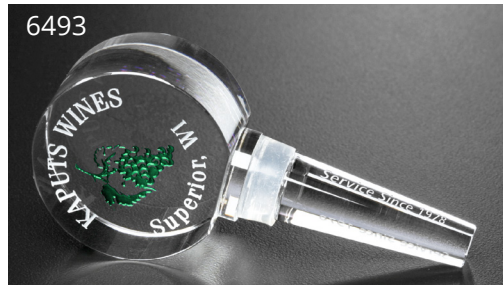

RIESLING WINE stopper

item #	weight	dimensions
6493	¼ lb	1¾" x 4"

Packaging: Black Gift; Material: Optical Crystal