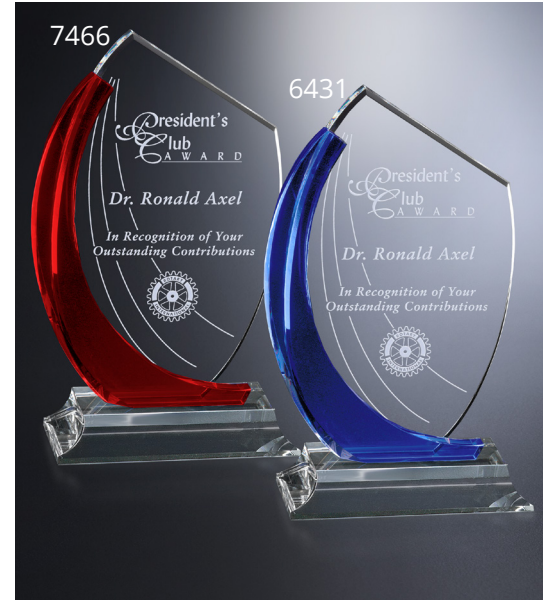

SHADOW award Exclusively Ours

item #	weight	dimensions
6429, 7464	4¾ lbs	5½" x 9" x 2½"
6430, 7465	5½ lbs	6" x 10½" x 2½"
6431, 7466	8¾ lbs	7" x 12" x 3"

Packaging: Black Gift
Material: Colored/Optical Crystal

DANBURY rectangle Exclusively Ours

item #	weight	dimensions
4044, 6834, 7443	2¾ lbs	5½" x 6½" x 2½"
4045, 6835, 7444	4 lbs	6¼" x 7½" x 3"
4046, 6836, 7445	5 lbs	7½" x 8½" x 3"

Packaging: Black Gift
Material: Colored/Optical Crystal

DANBURY circle Exclusively Ours

item #	weight	dimensions
4048, 6838, 7447	2½ lbs	5" x 5¼" x 2½"
4049, 6839, 7448	3 lbs	6" x 6¼" x 3"
4050, 6840, 7449	4 lbs	7" x 7¼" x 3"

Packaging: Black Gift
Material: Colored/Optical Crystal