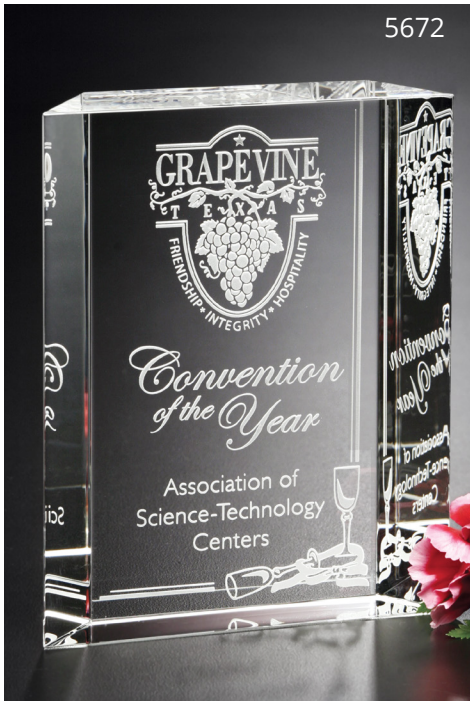

5672

CARLYLE award

item #	weight	dimensions
5671	1¾ lbs	3¾" x 4" x 1½"
5672	3½ lbs	4¾" x 6" x 1½"
5673	3¾ lbs	4¾" x 7" x 1½"
5674	4¾ lbs	4¾" x 8" x 1½"

Packaging: Black Gift; Material: Optical Crystal