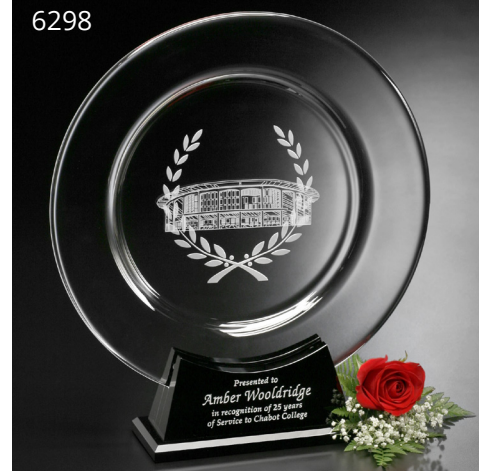

ASTORIA plate

item #	weight	dimensions
6298	8 lbs	13" x 15½" x 3½"

Packaging: Black Gift; Material: Black/Optical Crystal