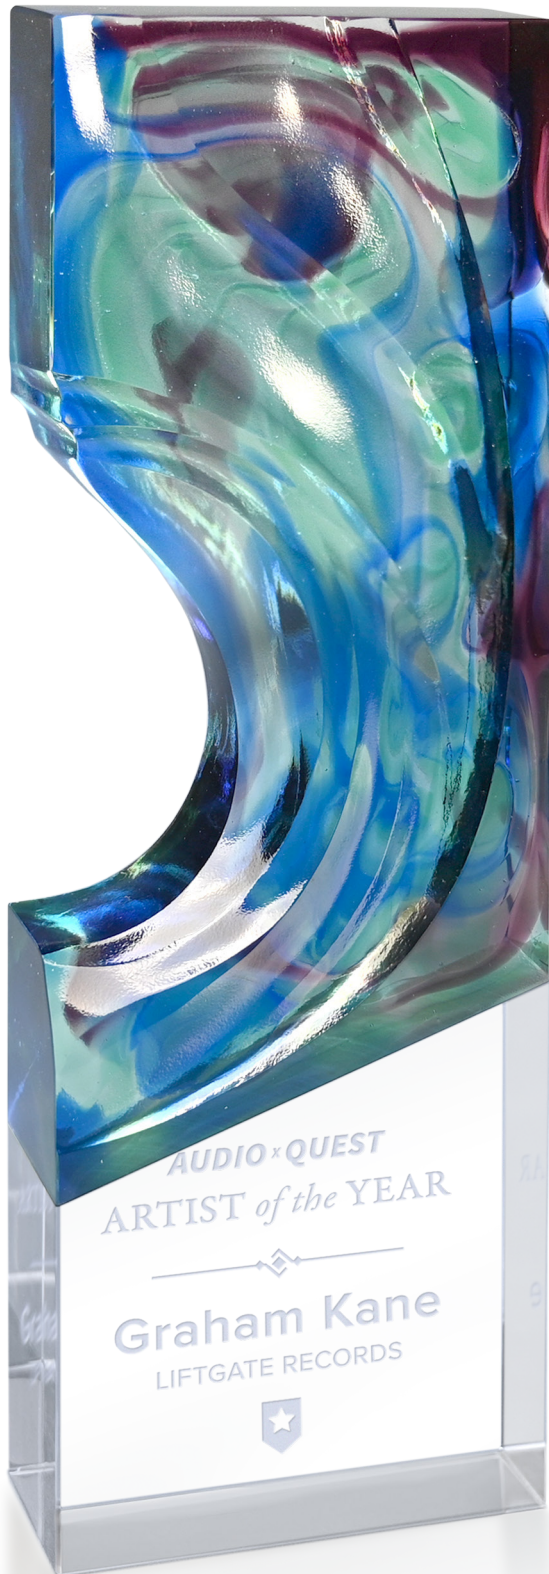

CRYSTAL D  
Home of "The WOW Effect"®

  
CLIMATE  
COMFORT  
HVAC  
CHAMPION  
PRESENTED TO  
**PAUL BURNETT**

- 4 The Crystal D Advantage
- 5 Business Benefits of Awards
- 6 Deep Etch
- 7 Colorfill
- 8 3D Subsurface Laser Engraving
- 9 Illumachrome™
- 10 Imprint Application Examples
- 11 Tools for Success
- 12 Pristine Gallery
- 35 Liuli Gallery
- 38 3D Subsurface Gallery
- 50 Encapsulate™ Gallery
- 54 Illumachrome™ Gallery
- 62 Color Gallery
- 71 Imperial Gallery
- 74 Sable Gallery
- 85 Jade Gallery
- 89 Infusion Gallery
- 93 Goal-Setter Gallery
- 98 Gala Gallery
- 100 Art Glass Gallery
- 106 Awards In Motion® Gallery
- 108 Star Gallery
- 115 Global Gallery
- 120 Eagle Gallery
- 122 Sports Gallery
- 125 Stoneridge Gallery
- 127 Gift Gallery
- 142 Wall Plaque Gallery
- 144 Custom Awards
- 145 Bases
- 146 General Information